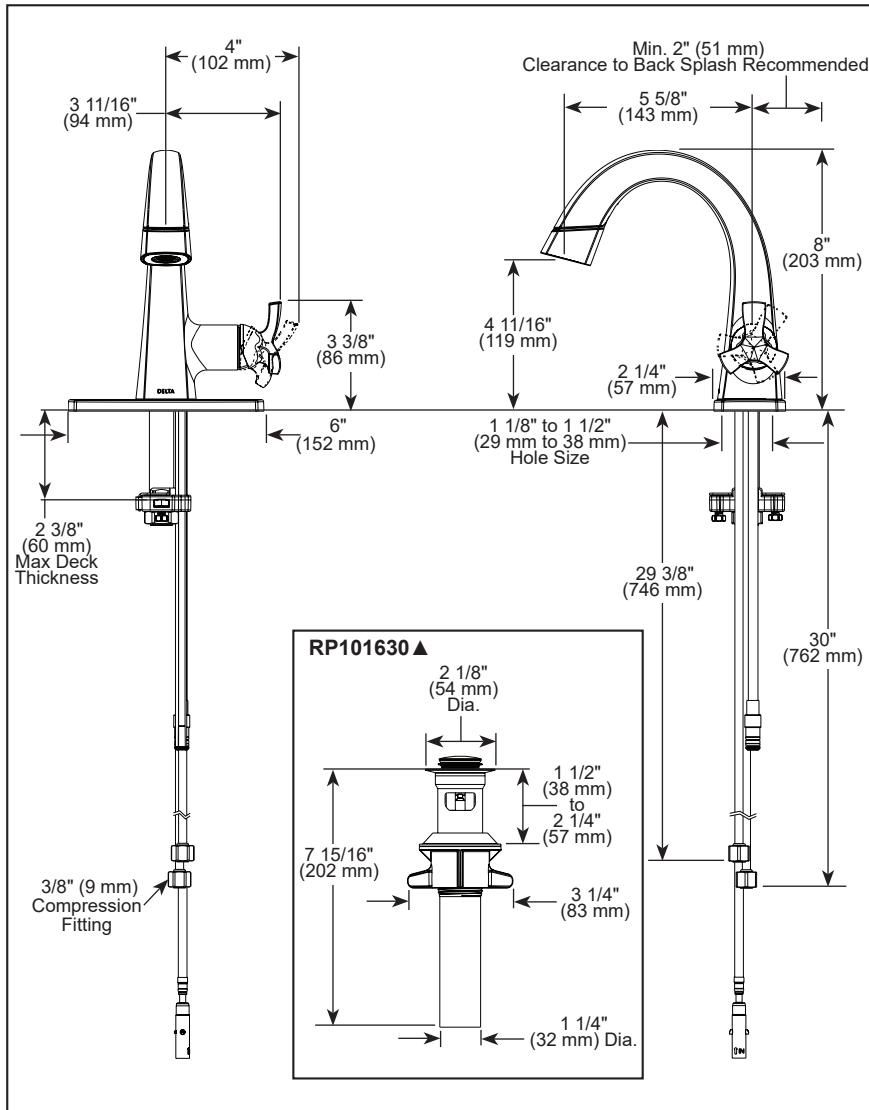

COMPLIES WITH:

- ASME A112.18.1/ CSA B125.1
- ASME A112.18.2/ CSA B125.2
- NSF/ANSI/CAN 61 & 372
- EPA WaterSense®
- ♿ ICC/ANSI A117.1 - Valve control only